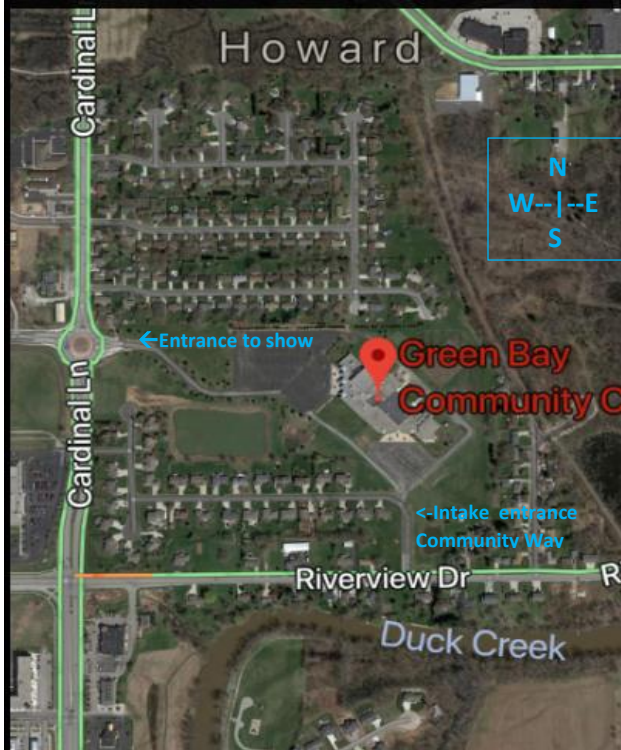

Evergreen Quilters Guild 18th Biennial Quilt Show

March 9th & 10th, 2018

Our show is being held at a new venue this year. The Green Bay Community Church Campus (GBCC) is located in the Village of Howard, in Green Bay, WI.

- Main entrance is on 600 Cardinal Ln, Green Bay, WI.
- Chapel entrance is off Riverview Dr. to Community Way

Heading North on Hwy 41

From Hwy 41 driving north to Green Bay- take the W. Mason exit and take the 3rd exit at the traffic circle to get onto W. Mason heading west. At the next traffic circle take 2nd exit to stay on W. Mason. In about a mile, turn right onto Packerland Dr. Stay on Packerland Dr. for about 5 miles. (Packerland turns into Cardinal Ln in Howard.) Keep going north on Cardinal Ln. Take Cardinal Ln. past Riverview Dr. Take the 1st exit at the next traffic circle. You will see the Green Bay Community Church sign. Follow the driveway to the church entrance by the glass doors. Enter

Heading South on Hwy 41

From Hwy 41 driving south-take the Velp Ave exit and go right. Stay on Velp Ave (going west) for about one mile until you get to the stop light at Glendale Ave. At the stop light, turn left onto Glendale Ave. Stay on Glendale Ave. for about one mile. At the stop light, turn left onto Cardinal Ln. On Cardinal Ln drive about a mile and take the 3rd exit at the traffic circle. You will see the Green Bay Community Church sign. Follow the driveway to the church entrance by the glass doors. Enter show through the right set of doors.

Quilt Intake at the GBCC Chapel entrance-Wed. 3/7-From the south, the chapel entrance can be reached by following the same directions as above until you get to the traffic circle on Cardinal Ln. At the traffic circle, take the 2nd exit and continue on Cardinal Ln until you get to the traffic light. Turn left at the light, onto Riverview Dr. In a ½ mile turn left onto Community Way. Follow the driveway to the side entrance by the glass doors.